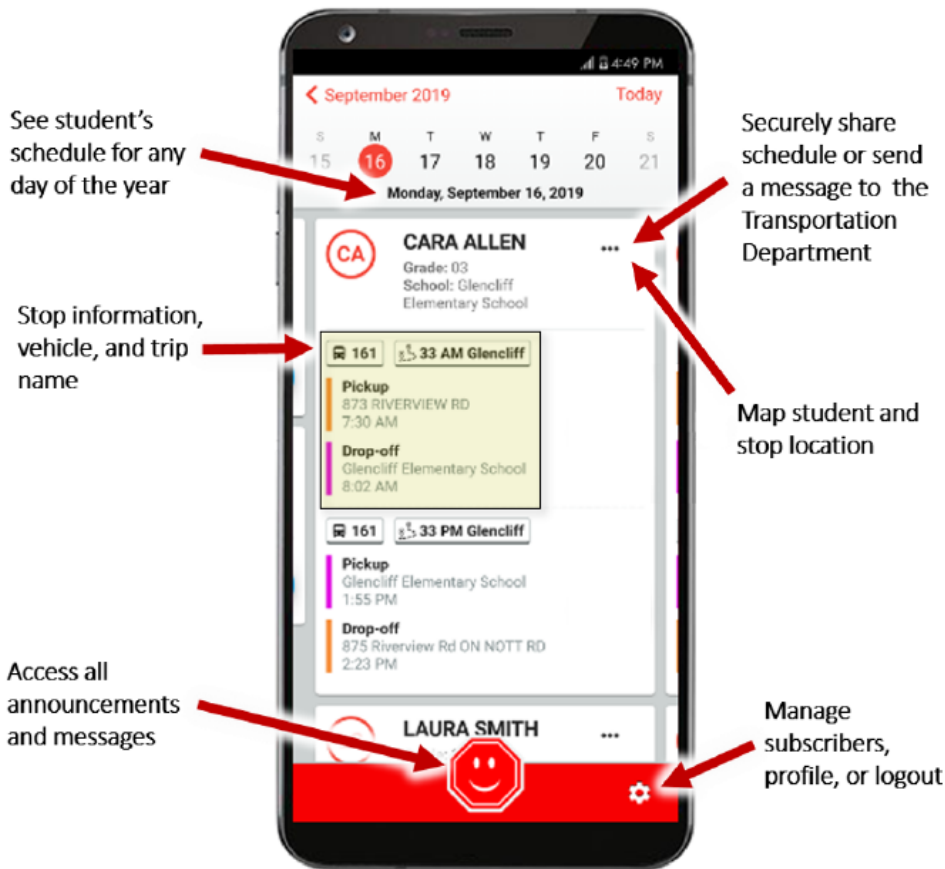

COMING SOON

PARENT APP FOR SCHOOL BUS ROUTE AND STOP INFORMATION

STOPFINDER is the Easy-to-use, all-in-one parent engagement app designed by parents for parents. Stopfinder enables registered users to see their children's bus schedules in real-time and receive bus cancellations or changes immediately.

The Transportation Department and Registered users stay connected by sending and receiving messages through the secure StopFinder App directly to their phone or tablet.

WATCH YOUR EMAIL IN THE COMING MONTHS FOR AN INVITATION TO DOWNLOAD THE APP FOR ALL STUDENTS THAT RIDE A NORTHLAND SCHOOL BUS OR CONTRACTED BUS.