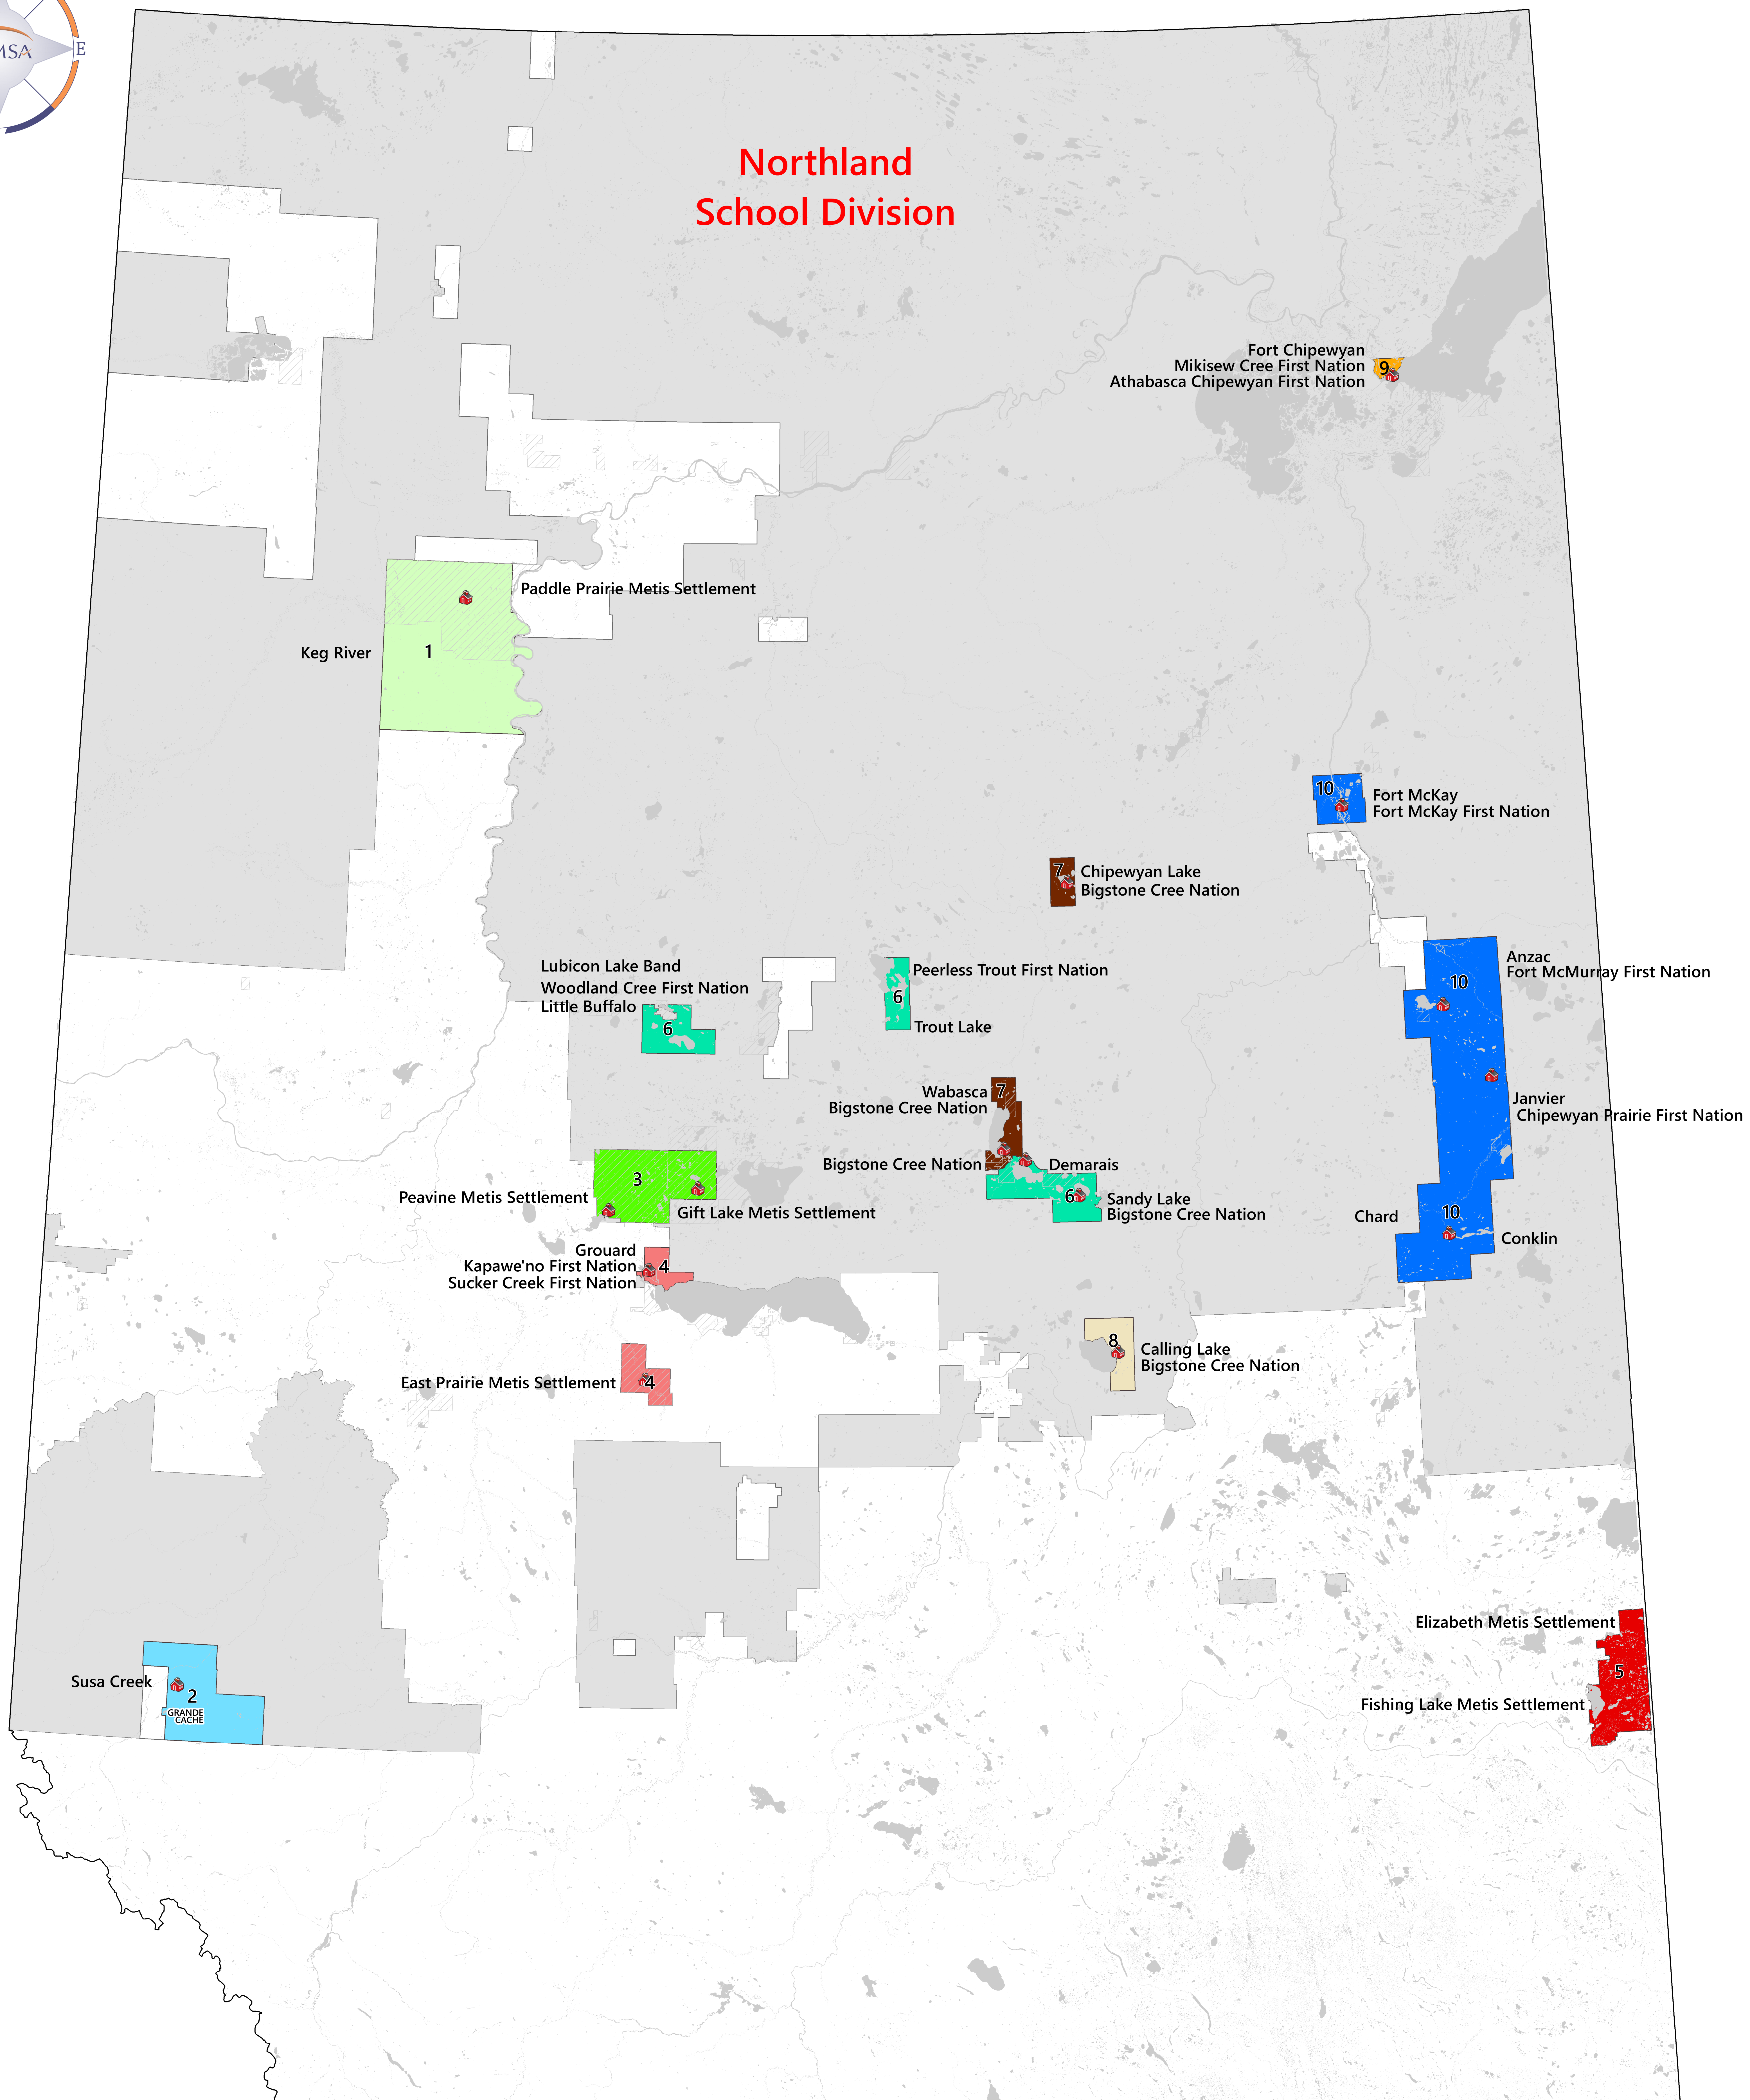

Northland School Division

Legend

- School
- Northland SD
- Ward 1
- Ward 2
- Ward 3
- Ward 4
- Ward 5
- Ward 6
- Ward 7
- Ward 8
- Ward 9
- Ward 10

Scale: 1:850,000

Sources: AltaLIS, GOA

DATE: September 2021